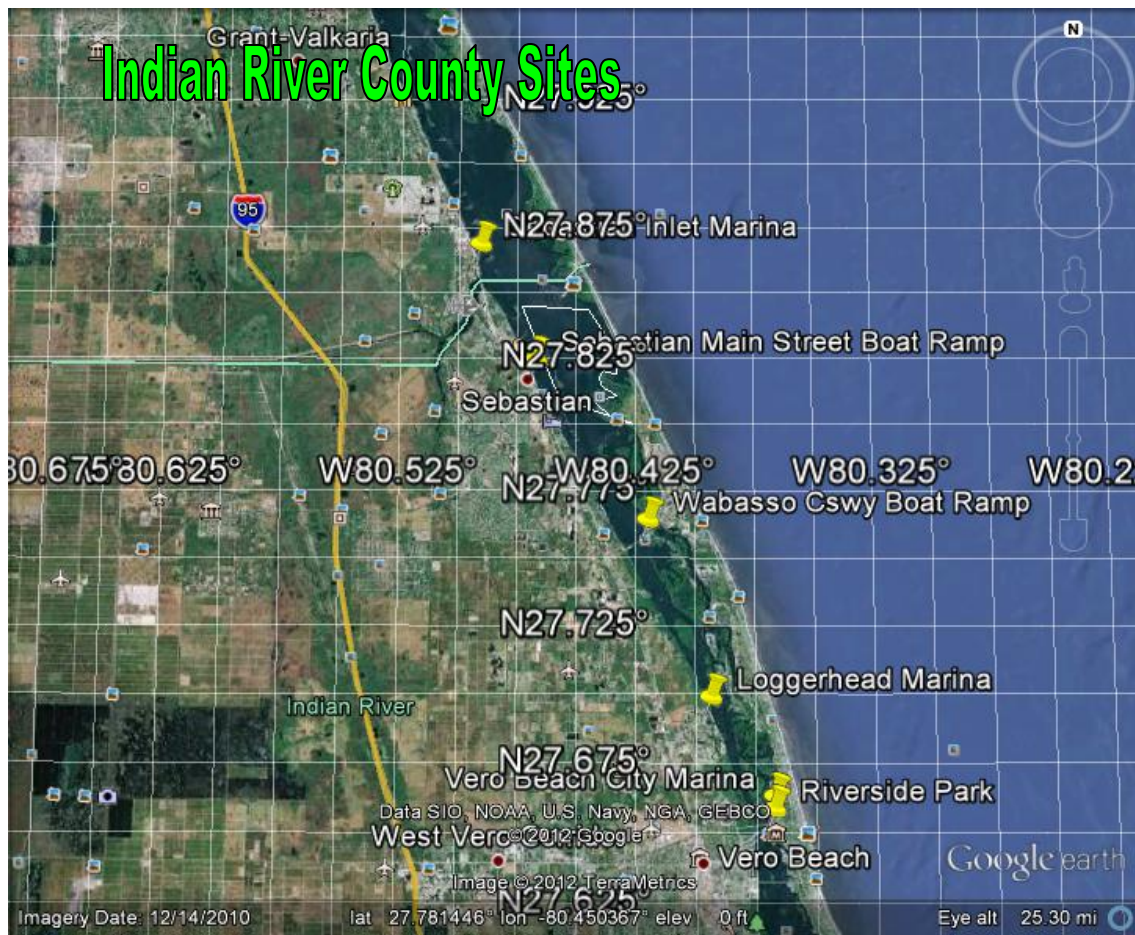

5th Annual Treasure Coast Waterway Cleanup
July 21, 2012
8am-12:30pm

Indian River County:

Riverside Park Boat Ramp, Riverside Dr. @ SE end of the Merrill Barber Bridge, 32963
[http://www.ircgov.com/Departments/Public_Works/Parks Maintenance Division/IRC Boat Ramps.pdf](http://www.ircgov.com/Departments/Public_Works/Parks_Maintenance_Division/IRC_Boat_Ramps.pdf)

Vero Beach Municipal Marina, 3611 Rio Vista Blvd., Vero Beach, FL 32963
<http://www.mapquest.com/mq/1-4yh30sZeM_PdGA5>

Loggerhead Club and Marina @ Grand Harbor, 1221 Marina Village Cir., Vero Bch, FL 32967
<http://www.mapquest.com/mq/9-YFOr>

Sebastian Main Street Boat Ramp, Main Street & N Indian River Dr., Sebastian, FL 32958
[http://www.ircgov.com/Departments/Public_Works/Parks Maintenance Division/IRC Boat Ramps.pdf](http://www.ircgov.com/Departments/Public_Works/Parks_Maintenance_Division/IRC_Boat_Ramps.pdf)

Wabasso Causeway Boat Ramp, State Rd 510
<https://maps.google.com/maps?ll=27.756231,-80.417225&z=14&t=h&hl=en>

Sebastian Inlet Marina, 8685 US Hwy. 1, Micco, FL 32976
<http://www.sebastianinletmarina.com/>