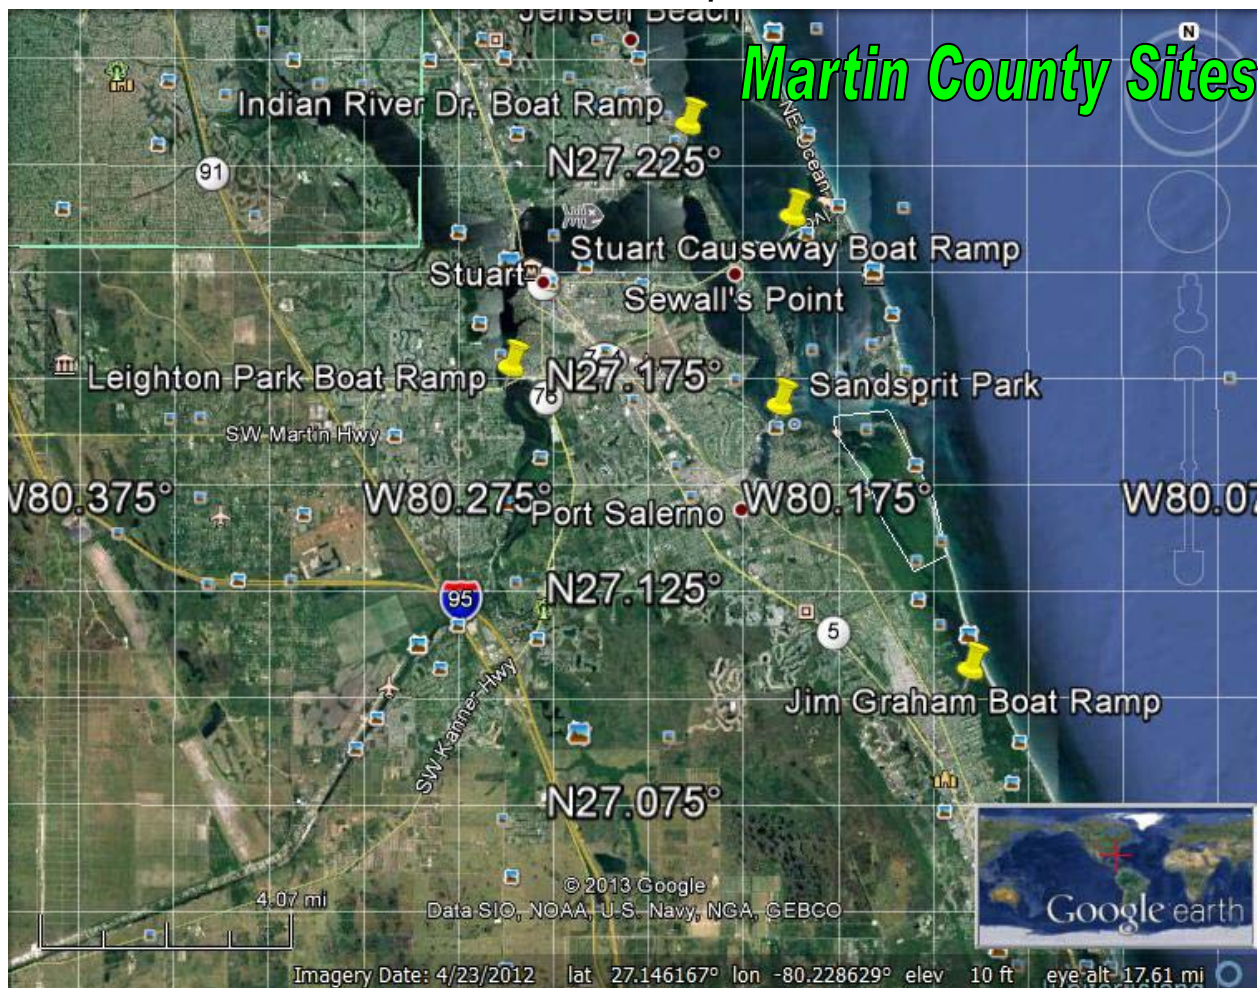

6th Annual Treasure Coast Waterway Cleanup  
July 27, 2013  
8am-12:30pm

**Martin County:**

Jim Graham Boat Ramp, 8555 SE Gomez Ave., Hobe Sound, FL 33455  
<http://www.mapquest.com/mq/2-6-iWKLR>

Sandsprit Park Boat Ramp, 3443 SE St. Lucie Blvd., Stuart, FL, 34997  
<http://www.mapquest.com/mq/6-OZEOnNEtRVBQ>

Stuart Causeway Boat Ramp, SE Ocean Blvd., Stuart, FL  
<http://goo.gl/maps/UdcCQ>

Leighton Park Boat Ramp, 2701 SW Cornell Ave, Palm City, FL 34990  
<http://www.mapquest.com/mq/3-05XD>

Jensen Beach Boat Ramp – Indian River Drive, Jensen Beach, FL 34957  
<http://www.mapquest.com/mq/2-QhjEqyoDIQlo>

Vero Beach Municipal Marina, 3611 Rio Vista Blvd., Vero Beach, FL 32963  
[http://www.mapquest.com/mq/1-4yh30sZeM PdGA5](http://www.mapquest.com/mq/1-4yh30sZeM_PdGA5)

Loggerhead Club and Marina @ Grand Harbor, 1221 Marina Village Cir., Vero Bch, FL 32967  
<http://www.mapquest.com/mq/9-YFOr>

Wabasso Causeway Boat Ramp, State Rd 510  
<https://maps.google.com/maps?ll=27.756231,-80.417225&z=14&t=h&hl=en>

Sebastian Inlet Marina, 8685 US Hwy. 1, Micco, FL 32976  
<http://www.sebastianinletmarina.com/>