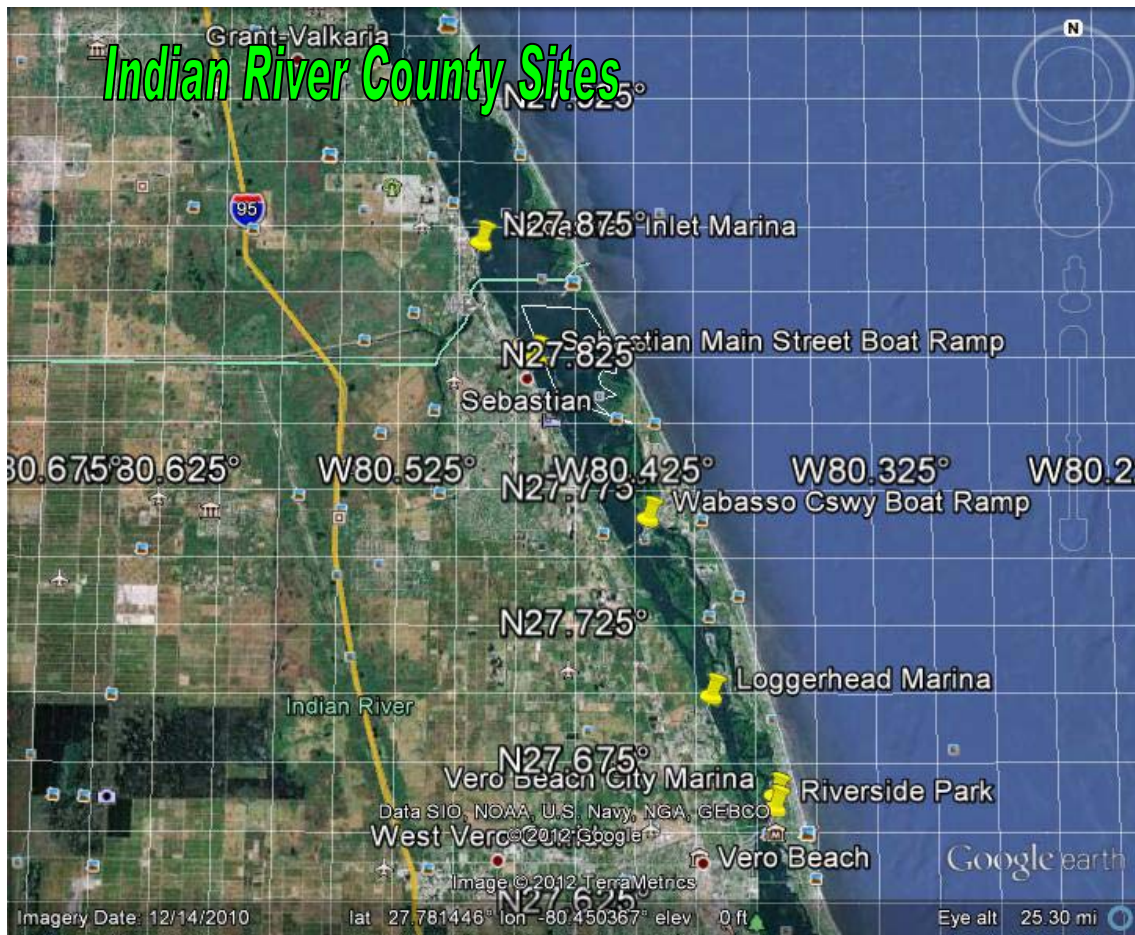

6th Annual Treasure Coast Waterway Cleanup
July 27, 2013
8am-12:30pm

Indian River County:

Riverside Park Boat Ramp, Riverside Dr. @ SE end of the Merrill Barber Bridge, 32963
[http://www.ircgov.com/Departments/Public_Works/Parks Maintenance Division/IRC Boat Ramps.pdf](http://www.ircgov.com/Departments/Public_Works/Parks_Maintenance_Division/IRC_Boat_Ramps.pdf)

Vero Beach Municipal Marina, 3611 Rio Vista Blvd., Vero Beach, FL 32963
[http://www.mapquest.com/mq/1-4yh30sZeM PdGA5](http://www.mapquest.com/mq/1-4yh30sZeM_PdGA5)

Loggerhead Club and Marina @ Grand Harbor, 1221 Marina Village Cir., Vero Bch, FL 32967
<http://www.mapquest.com/mq/9-YFOr>

Sebastian Main Street Boat Ramp, Main Street & N Indian River Dr., Sebastian, FL 32958
[http://www.ircgov.com/Departments/Public_Works/Parks Maintenance Division/IRC Boat Ramps.pdf](http://www.ircgov.com/Departments/Public_Works/Parks_Maintenance_Division/IRC_Boat_Ramps.pdf)

Wabasso Causeway Boat Ramp, State Rd 510
<https://maps.google.com/maps?ll=27.756231,-80.417225&z=14&t=h&hl=en>

Sebastian Inlet Marina, 8685 US Hwy. 1, Micco, FL 32976
<http://www.sebastianinletmarina.com/>